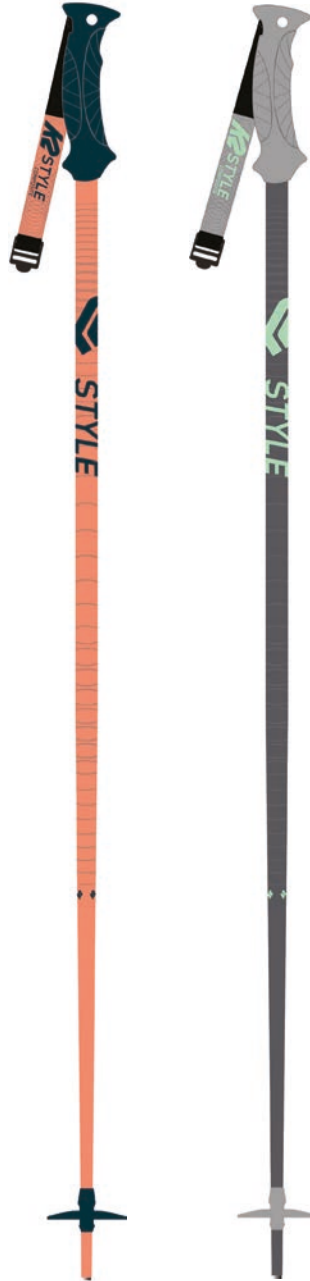

KEY FEATURES

100% Composite

GRIP:	Performance Rubber
SHAFT:	16mm Composite
BASKET:	60mm All Mountain
SIZES (CM):	100, 105, 110, 115, 120
COLORS:	Coral, Gray

STYLE ALUMINUM

For the female skier who doesn't want to worry about the durability of her ski poles, we offer the Style Aluminum. Built with a strong but lightweight 16mm aluminum shaft, these poles strike the perfect balance of reliable performance and incredible value. Available in shorter lengths for smaller skiers.