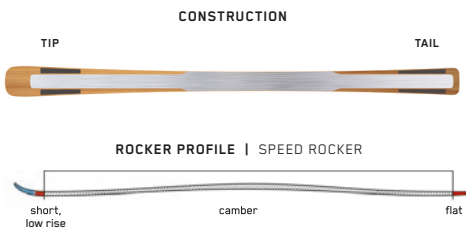

KEY FEATURES

Dark Matter Damping, Ti I-Beam, Powerwall

SIZES (CM):	146, 153, 160, 167
DIMENSIONS (MM):	124-81-110
ROCKER:	Speed Rocker
RADIUS (M):	14.8 @ 160
CORE:	Aspen Veneer
BINDING:	Marker ERC 11 TCx light Quikclik