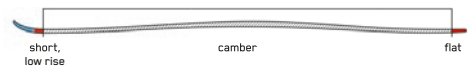

KEY FEATURES

Slantwall

SIZES (CM):	149, 156, 163, 170
DIMENSIONS (MM):	130-85-113
ROCKER:	All-Terrain Rocker
RADIUS (M):	12.1 @ 163
CORE:	Aspen Veneer

ALL-NEW

DISRUPTION Ti²

Looking to turn the mountain into your personal GS course? You've come to the right place. The Disruption Ti² is a no-holds-barred, stable-as-a-rock speed demon that doesn't know the meaning of second place. Dark Matter Damping, a long turn radius, and our new Ti² I-Beam construction – with twice as much metal as our Disruption MTi – combine to make this the most damp, stable piste ski we've ever built. Buckle your seatbelt – these monsters have the need. The need for speed.

DISRUPTION

KEY FEATURES

Dark Matter Damping, Ti² I-Beam, World Cup Piston Plate

CONSTRUCTION

ROCKER PROFILE | SPEED ROCKER

SIZES (CM):	177, 182, 187
DIMENSIONS (MM):	111-71-96
ROCKER:	Speed Rocker
RADIUS (M):	22.3 @ 182
CORE:	Aspen Veneer
BINDING:	Marker XCOMP 16

DISRUPTION MTi

The Disruption MTi is an aggressive ski designed for experts who wanna go fast. A medium-length turn radius, Titanal I-Beam construction, and Dark Matter Damping combine for precise edge hold and a smooth ride that inspires confidence when your primary concern is maxing out the speedometer on the corduroy.