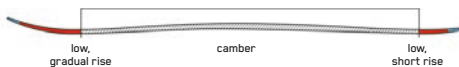

ROCKER PROFILE | ALL-TERRAIN ROCKER

SIZES (CM):	119, 129, 139, 149
DIMENSIONS (MM):	110-84-98
ROCKER:	All-Terrain Rocker
RADIUS (M):	12 @ 139
CORE:	Aspen
BINDING:	Marker FDT 4.5, FDT 7.0

DISRUPTION JR

Made for kids who know how to rail a turn. For those on the racecourse or chasing Mom and Dad on early-morning groomer missions, the Disruption Jr is the piste ski your little ripper needs.