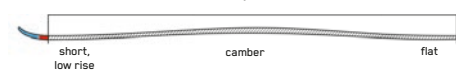

RENTAL
DISRUPTION RX

KEY FEATURES

I-Beam, Hybritch

CONSTRUCTION

ROCKER PROFILE | SPEED ROCKER

SIZES (CM):	149, 156, 163, 170, 177
DIMENSIONS (MM):	126-76-110
ROCKER:	Speed Rocker
RADIUS (M):	14.4 @ 170
CORE:	Aspen Light
BINDING:	Marker M3 10 Compact Quickklik