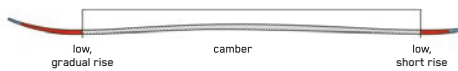

ROCKER PROFILE | ALL-TERRAIN ROCKER

SIZES (CM):	172, 179, 186, 193
DIMENSIONS (MM):	137-108-125
ROCKER:	All-Terrain Rocker
RADIUS (M):	22.8 @ 186
CORE:	Fir/Aspen

MINDBENDER 99Ti

Quick edge to edge? Check. Surprising float in the soft stuff? Oh, you bet. The Mindbender 99Ti boasts the most well-rounded skill set among its peers thanks to a moderate waist width, Titanal Y-Beam construction, and our All-Terrain Rocker profile. Striking the perfect balance between agility and stability, this is the go-to ski for confident ripping all over the mountain.