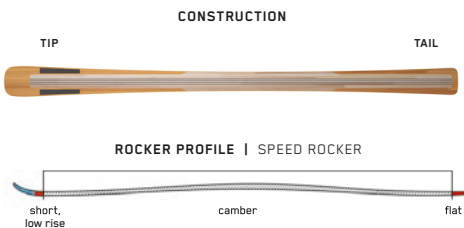

KEY FEATURES

Dark Matter Damping, Carbon I-Beam, Powerwall

SIZES (CM):	146, 153, 160, 167
DIMENSIONS (MM):	127-74-109
ROCKER:	Speed Rocker
RADIUS (M):	12.6 @ 160
CORE:	Aspen Veneer
BINDING:	Marker ER3 10 Compact Quikclik