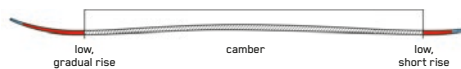

ROCKER PROFILE | ALL-TERRAIN ROCKER