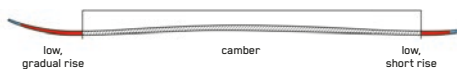

ROCKER PROFILE | ALL-TERRAIN ROCKER

SIZES (CM):	170, 177, 184
DIMENSIONS (MM):	128-96-115
ROCKER:	All-Terrain Rocker
WEIGHT (G) / RADIUS (M):	1397 / 22 @ 177
CORE:	Paulownia Tour Light

WAYBACK 88

It's hard to believe something this light can still deliver on the descents. The Titanal-reinforced Wayback 88 will change your opinion of featherweight touring skis. They can fly up the skin track with the best of 'em, yet inspire confidence when the snow is variable and the descents are steep. Why hike all that way if you're not gonna have fun on the way down?