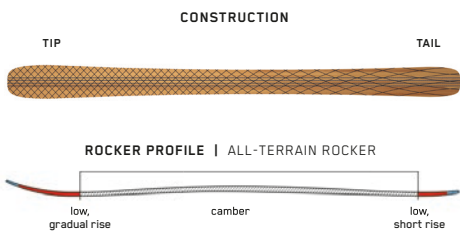

MINDBENDER 88Ti ALLIANCE

The women's-specific Mindbender 88Ti is the perfect companion for when you're in the mood to rip, but soft snow isn't on the menu. Titanal Y-Beam construction and Powerwall sidewalls provide confidence-inspiring stability and high-speed edge hold on firm snow, while the All-Terrain Rocker profile still gives you the freedom to explore off the beaten path.

KEY FEATURES

Ti Y-Beam, Powerwall, Correct Flex

SIZES (CM):	149, 156, 163, 170
DIMENSIONS (MM):	125-88-112
ROCKER:	All-Terrain Rocker
RADIUS (M):	14.8 @ 163
CORE:	Aspen Veneer

MINDBENDER 90C ALLIANCE

The Mindbender 90C Alliance is for intermediate to advanced skiers looking for a lightweight option that's comfortable going beyond the groomers. Built with our patent-pending Spectral Braid technology and All-Terrain Rocker profile, this is a lively, agile freeride solution for women that inspires confidence anywhere on the mountain.

KEY FEATURES

Spectral Braid, Carbon Boost, Slantwall

SIZES (CM):	149, 156, 163, 170
DIMENSIONS (MM):	127-90-113
ROCKER:	All-Terrain Rocker
RADIUS (M):	14.5 @ 163
CORE:	Aspen Veneer

MINDBENDER 85 ALLIANCE

KEY FEATURES

Slantwall

SIZES (CM):	149, 156, 163, 170
DIMENSIONS (MM):	130-85-113
ROCKER:	All-Terrain Rocker
RADIUS (M):	12.1 @ 163
CORE:	Aspen Veneer

ALL-NEW

DISRUPTION Ti²

Looking to turn the mountain into your personal GS course? You've come to the right place. The Disruption Ti² is a no-holds-barred, stable-as-a-rock speed demon that doesn't know the meaning of second place. Dark Matter Damping, a long turn radius, and our new Ti² I-Beam construction – with twice as much metal as our Disruption MTi – combine to make this the most damp, stable piste ski we've ever built. Buckle your seatbelt – these monsters have the need. The need for speed.