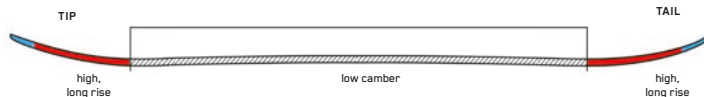

ALL-TERRAIN ROCKER - Gradual rise in the tip for great versatility in all conditions, with a low, short rise in the tail for added control in variable snow.