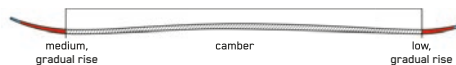

ROCKER PROFILE | CATCH FREE ROCKER

SIZES (CM):	76, 88, 100, 112, 124, 136
DIMENSIONS (MM):	96-70-86
ROCKER:	Catch Free Rocker
RADIUS (M):	9 @ 112
CORE:	Composite
BINDING:	Marker FDT 4.5, FDT 7.0