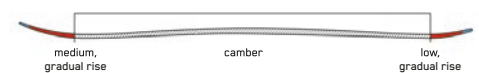

ROCKER PROFILE | CATCH FREE ROCKER

SIZES (CM):	142, 149, 156, 163
DIMENSIONS (MM):	125-75-109
ROCKER:	Catch Free Rocker
RADIUS (M):	11.8 @ 156
CORE:	Composite
BINDING:	Marker ERP 10 Quikclik