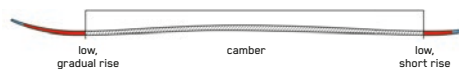

ROCKER PROFILE | ALL-TERRAIN ROCKER

SIZES (CM):	160, 167, 174
DIMENSIONS (MM):	118-84-106
ROCKER:	All-Terrain Rocker
WEIGHT (G) / RADIUS (M):	1216 / 17.8 @ 167
CORE:	Paulownia Tour Light