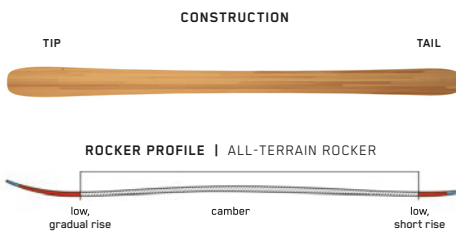

KEY FEATURES

Slantwall

SIZES (CM):	149, 156, 163, 170
DIMENSIONS (MM):	130-85-113
ROCKER:	All-Terrain Rocker
RADIUS (M):	12.1 @ 163
CORE:	Aspen Veneer