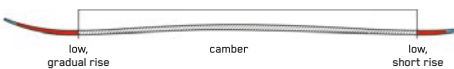

ROCKER PROFILE | ALL-TERRAIN ROCKER