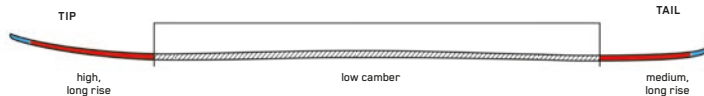

POWDER TWIN ROCKER - High and long rise in both the tip and tail for maximum float in soft snow.