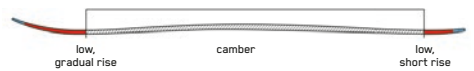

ROCKER PROFILE | ALL-TERRAIN ROCKER

SIZES (CM):	163, 170, 177, 184
DIMENSIONS (MM):	127-90-114
ROCKER:	All-Terrain Rocker
RADIUS (M):	17.9 @ 177
CORE:	Maple/Aspen