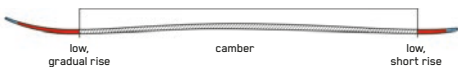

ROCKER PROFILE | ALL-TERRAIN ROCKER

SIZES (CM):	145, 155, 165
DIMENSIONS (MM):	127-98-116
ROCKER:	All-Terrain Rocker
RADIUS (M):	14.3 @ 155
CORE:	Aspen Veneer

MINDBENDER JR

For the little grom with big-mountain dreams, step into the Mindbender Jr. With a full wood core, quick edge-to-edge feel, and the same look as our award-winning Mindbender adult freeride skis, these boards are the ideal launch pad for young skiers with lofty aspirations.