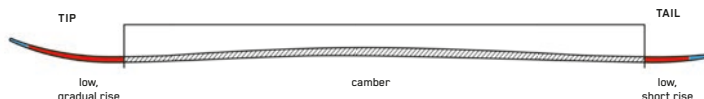

ALL-TERRAIN TWIN ROCKER - gradual, extended rise in the tip and tail for added versatility and control in all conditions.