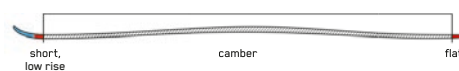

ROCKER PROFILE | SPEED ROCKER

SIZES (CM):	142, 149, 156, 163
DIMENSIONS (MM):	126-76-110
ROCKER:	Speed Rocker
RADIUS (M):	11.8 @ 156
CORE:	Aspen Light
BINDING:	Marker ER3 10 Compact Quikclik

ALL-NEW

DISRUPTION 76 ALLIANCE

These smooth performers have all the tech a female skier could need to start carving harder and gain confidence going faster. Headlined by our I-Beam construction, Aspen Light core, and Catch Free Rocker profile, they'll be there to get you through it all, from the unexpectedly steep groomers to the afternoon crud. Enter the next chapter of your ski career with the Disruption 76 Alliance.