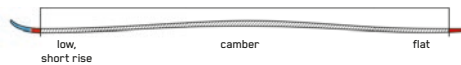

RENTAL
**DISRUPTION RX
ALLIANCE**

KEY FEATURES

I-Beam, Hybritech

CONSTRUCTION

ROCKER PROFILE | SPEED ROCKER

SIZES (CM):	142, 149, 156, 163
DIMENSIONS (MM):	126-76-110
ROCKER:	Speed Rocker
RADIUS (M):	11.8 @ 156
CORE:	Aspen Light
BINDING:	Marker ER3 10 Compact Quikclik