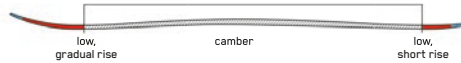

KEY FEATURES

Snophobic Topsheet

CONSTRUCTION

TIP

TAIL

ROCKER PROFILE | ALL-TERRAIN ROCKER

SIZES (CM):	153, 160, 167
DIMENSIONS (MM):	118-84-106
ROCKER:	All-Terrain Rocker
WEIGHT (G) / RADIUS (M):	1176 / 16 @ 160
CORE:	Paulownia Tour Light