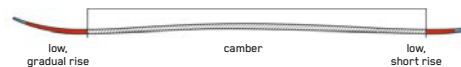

ROCKER PROFILE | ALL-TERRAIN ROCKER

SIZES (CM):	172, 179, 186
DIMENSIONS (MM):	136-106-124
ROCKER:	All-Terrain Rocker
WEIGHT (G) / RADIUS (M):	1552 / 22 @ 179
CORE:	Paulownia Tour Light