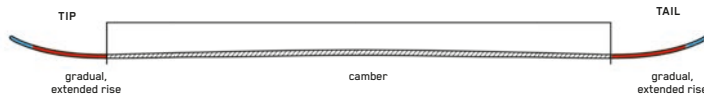

CATCH FREE ROCKER - Effortless turn initiation at slow to moderate speeds thanks to a medium-height, gradual rise in the tip and a low, gradual rise in the tail.