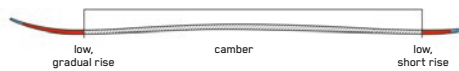

ROCKER PROFILE | ALL-TERRAIN ROCKER

SIZES (CM):	170, 177, 184, 191
DIMENSIONS (MM):	138-99-123
ROCKER:	All-Terrain Rocker
RADIUS (M):	18.5 @ 184
CORE:	Maple/Aspen

MINDBENDER 90Ti

When soft snow is in short supply, turn to the Mindbender 90Ti. Although it's built with the same Titanal Y-Beam construction and All-Terrain Rocker profile as its other metal-reinforced Mindbender siblings, the 90Ti stands apart thanks to a narrower waist width. The result is a ski that has the precision edge hold you need to dominate the hardpack, but is still wide enough for forays into the ungroomed.