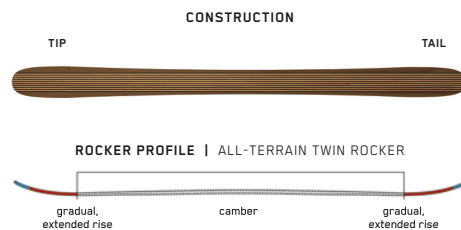

PARK & PIPE

POACHER

A favorite among K2's freestyle athletes, the Poacher is a common sight atop X Games and Dew Tour podiums. While it excels in the spotlight of major contests, this park ski is burly enough to dominate the heaviest late-night street sessions. Built with our Carbon Boost construction and a fir/aspen wood core, these skis deliver with tons of pop off the lip and the stability you need to stomp those deep landings.

KEY FEATURES

Carbon Boost, TwinTech

SIZES (CM):	163, 170, 177, 184
DIMENSIONS (MM):	124-96-118
ROCKER:	All-Terrain Twin Rocker
RADIUS (M):	19 @ 184
CORE:	Fir/Aspen Double Barrel

SIGHT

Whether your days on the hill involve lapping the park, hiking rails, or sessioning the pipe, the Sight's narrow waist and responsive feel inspire creativity and progression. Our Carbon Boost construction gives this ski the agility to satisfy any dedicated rail specialist who lives for technical tricks, and it's even available in shorter lengths for smaller skiers who are looking to make a big impact.