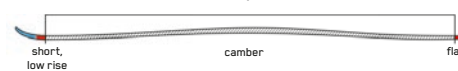

RENTAL
DISRUPTION SPEED RX

KEY FEATURES

Dark Matter Damping, Carbon I-Beam, Powerwall

CONSTRUCTION

ROCKER PROFILE | SPEED ROCKER

SIZES (CM):	156, 162, 168, 174
DIMENSIONS (MM):	126-73-108
ROCKER:	Speed Rocker
RADIUS (M):	15.2 @ 174
CORE:	Aspen Veneer
BINDING:	Marker M3 10 Compact Quickklik