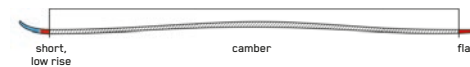

ROCKER PROFILE | SPEED ROCKER

SIZES (CM):	134, 144, 154
DIMENSIONS (MM):	104-68-88
ROCKER:	Speed Rocker
RADIUS (M):	16 @ 144
CORE:	Aspen
BINDING:	Marker FDT 7.0