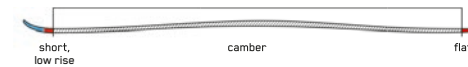

ROCKER PROFILE | SPEED ROCKER

SIZES (CM):	146, 153, 160, 167
DIMENSIONS (MM):	115-72-103
ROCKER:	Speed Rocker
RADIUS (M):	14.7 @ 160
CORE:	Aspen Veneer
BINDING:	Marker ERC 11 TCx light Quiklik