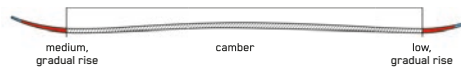

ROCKER PROFILE | CATCH FREE ROCKER

SIZES (CM):	156, 163, 170, 177
DIMENSIONS (MM):	126-76-110
ROCKER:	Catch Free Rocker
RADIUS (M):	14.4 @ 170
CORE:	Aspen Light
BINDING:	Marker M3 10 Compact Quiklik

DISRUPTION 76

Ski school is out for the winter and you're ready to explore the mountain on your own. The Disruption 76 is the ski that will take you everywhere with confidence. The nimble and forgiving design, featuring our Catch Free Rocker profile, will keep you smiling all day long as you continue to develop your skills and push your limits as a skier.