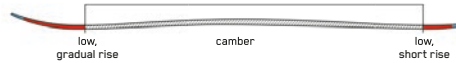

ROCKER PROFILE | ALL-TERRAIN ROCKER

SIZES (CM):	153, 160, 167
DIMENSIONS (MM):	121-88-109
ROCKER:	All-Terrain Rocker
WEIGHT (G) / RADIUS (M):	1154 / 16 @ 160
CORE:	Paulownia Tour Light