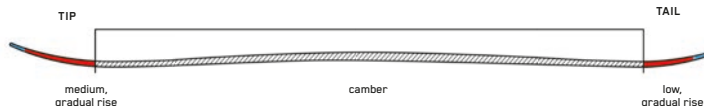

SKI TECH

ROCKER

Once thought of as a powder-specific feature, K2 pioneered the use of rocker on all-mountain and piste skis, with the rest of the ski industry following in our footsteps. Today, almost all of our skis are built with rocker, with the height and length optimized on each model for maximum performance and enjoyment.

SPEED ROCKER - Short, low rise in the tip with camber throughout and a flat tail for quick turn initiation, precise steering, and maximum stability on groomed snow.

POWDER ROCKER - High and long rise in the tip, low camber underfoot, and a medium-height, long rise in the tail to maximize float in soft snow.

POWDER TWIN ROCKER - High and long rise in both the tip and tail for maximum float in soft snow.

ALL-TERRAIN ROCKER - Gradual rise in the tip for great versatility in all conditions, with a low, short rise in the tail for added control in variable snow.

ALL-TERRAIN TWIN ROCKER - gradual, extended rise in the tip and tail for added versatility and control in all conditions.

CATCH FREE ROCKER - Effortless turn initiation at slow to moderate speeds thanks to a medium-height, gradual rise in the tip and a low, gradual rise in the tail.

CORES

K2 uses a variety of wood species in our cores to fine-tune the performance characteristics of each ski.

ASPEN

Lightweight and resilient. Great all-around core material.

FIR

Energetic, tough, dense wood that absorbs impacts well.

BALSA

Ultra light and responsive, balsa is used in the core of our lightest touring ski, the Wayback 80.

PAULOWNIA

Lively, flexible wood with excellent strength-to-weight ratio.

MAPLE

Dense hardwood with excellent power transfer and stability.