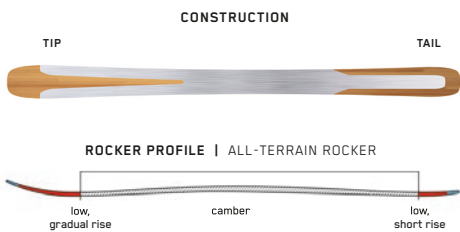

MINDBENDER 98Ti ALLIANCE

The Mindbender 98Ti Alliance is built for women who demand ultimate versatility from their freeride skis. Our Titanal Y-Beam construction keeps things damp and stable when speeds are high and conditions are choppy, while the All-Terrain Rocker profile and moderate waist width maintain quickness and agility when you find yourself in tight spots or technical terrain.

KEY FEATURES

Ti Y-Beam, Powerwall, Correct Flex

CONSTRUCTION

ROCKER PROFILE | ALL-TERRAIN ROCKER

SIZES (CM):	154, 161, 168, 175
DIMENSIONS (MM):	134-98-120
ROCKER:	All-Terrain Rocker
RADIUS (M):	15.6 @ 168
CORE:	Aspen Veneer

MINDBENDER 88Ti ALLIANCE

The women's-specific Mindbender 88Ti is the perfect companion for when you're in the mood to rip, but soft snow isn't on the menu. Titanal Y-Beam construction and Powerwall sidewalls provide confidence-inspiring stability and high-speed edge hold on firm snow, while the All-Terrain Rocker profile still gives you the freedom to explore off the beaten path.

KEY FEATURES

Ti Y-Beam, Powerwall, Correct Flex

SIZES (CM):	149, 156, 163, 170
DIMENSIONS (MM):	125-88-112
ROCKER:	All-Terrain Rocker
RADIUS (M):	14.8 @ 163
CORE:	Aspen Veneer

MINDBENDER 90C ALLIANCE

The Mindbender 90C Alliance is for intermediate to advanced skiers looking for a lightweight option that's comfortable going beyond the groomers. Built with our patent-pending Spectral Braid technology and All-Terrain Rocker profile, this is a lively, agile freeride solution for women that inspires confidence anywhere on the mountain.