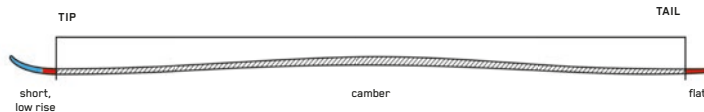

SKI TECH

ROCKER

Once thought of as a powder-specific feature, K2 pioneered the use of rocker on all-mountain and piste skis, with the rest of the ski industry following in our footsteps. Today, almost all of our skis are built with rocker, with the height and length optimized on each model for maximum performance and enjoyment.

SPEED ROCKER - Short, low rise in the tip with camber throughout and a flat tail for quick turn initiation, precise steering, and maximum stability on groomed snow.

POWDER ROCKER - High and long rise in the tip, low camber underfoot, and a medium-height, long rise in the tail to maximize float in soft snow.