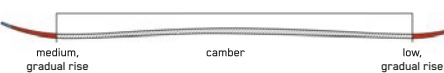

ROCKER PROFILE | CATCH FREE ROCKER

SIZES (CM):	142, 149, 156, 163
DIMENSIONS (MM):	126-76-110
ROCKER:	Catch Free Rocker
RADIUS (M):	11.8 @ 156
CORE:	Aspen Light
BINDING:	Marker ERP 10 Quikclik

ALL-NEW

DISRUPTION 75 ALLIANCE

When you're ready to explore the mountain on your own, the women's-specific Disruption 75 Alliance is the ski that will take you everywhere with confidence. Its nimble and forgiving design, featuring a lightweight composite core and our Catch Free Rocker profile, will keep you smiling as you continue to develop your skills and push your limits as a skier.