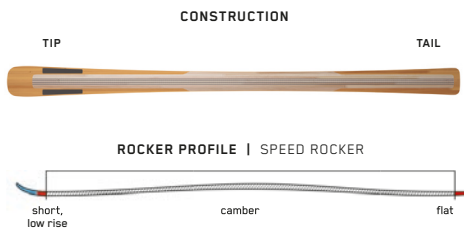

KEY FEATURES

Dark Matter Damping, Carbon I-Beam, Powerwall

SIZES (CM):	146, 153, 160, 167
DIMENSIONS (MM):	123-78-108
ROCKER:	Speed Rocker
RADIUS (M):	14.4 @ 160
CORE:	Aspen Veneer
BINDING:	Marker ER3 10 Compact Quikclik