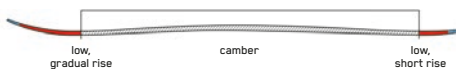

ROCKER PROFILE | ALL-TERRAIN ROCKER

SIZES (CM):	160, 167, 174, 181
DIMENSIONS (MM):	121-88-109
ROCKER:	All-Terrain Rocker
WEIGHT (G) / RADIUS (M):	1199 / 18 @ 167
CORE:	Paulownia Tour Light

WAYBACK 84

With a Snophobic topsheet and an ultra light paulownia Tour Light core, the Wayback 84 is the reliable touring ski that won't break the bank. Whether you're crushing fitness laps at the resort or making your first moves into the backcountry, mount up the Wayback 84 and experience the mountains in a whole new way.