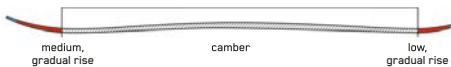

ROCKER PROFILE | CATCH FREE ROCKER

SIZES (CM):	149, 156, 163, 170, 177
DIMENSIONS (MM):	126-76-110
ROCKER:	Catch Free Rocker
RADIUS (M):	14.4 @ 170
CORE:	Composite
BINDING:	Marker M2 10 Quiklik

DISRUPTION MTi ALLIANCE

Whether it's recreational league racing or early morning attacks on perfect corduroy, you need a women's-specific piste ski that's as aggressive as you are. There are no compromises here. Built with our top materials and technology like Dark Matter Damping and Titanal I-Beam construction, the Disruption MTi Alliance delivers the speed and stability you need to ski the way you want.