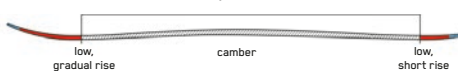

ROCKER PROFILE | ALL-TERRAIN ROCKER

SIZES (CM):	149, 156, 163, 170, 177
DIMENSIONS (MM):	130-85-113
ROCKER:	All-Terrain Rocker
RADIUS (M):	12.1 @ 163
CORE:	Aspen Veneer
BINDING:	Marker Free Ten Quickklik