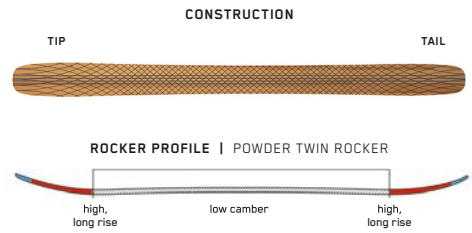

DISRUPTION SC

It's time to start railing turns like you've always imagined. The Disruption SC's carbon I-Beam construction makes it more forgiving than its metal-laden siblings, while still delivering razor-sharp edge control and a smooth ride on the firmest of hardpack. Stepping up to a more specialized piste ski has never been more inviting.

RECKONER

RECKONER 122

The Reckoner 122 is a dedicated powder twin-tip built to crush pillows, send cornices, and boost wind lips. A fir/aspen wood core combined with our patent-pending Spectral Braid technology creates the perfect combination of surfy and stout, allowing this ski to bounce, pivot, and charge through the deepest snow without skipping a beat.

KEY FEATURES

Spectral Braid, Carbon Boost, TwinTech

SIZES (CM):	177, 184, 191
DIMENSIONS (MM):	144-122-136
ROCKER:	Powder Twin Rocker
RADIUS (M):	23.7 @ 184
CORE:	Fir/Aspen Double Barrel

RECKONER 112

You know that ski that can do it all? The one that slashes, slashes, jumps, and cuts? The one that can bounce pillows to the ground floor, hit jumps late into the afternoon sun, and charge through tracked-out pow? People say it doesn't exist, but we're here to tell you otherwise. The Reckoner 112 is all you need, no matter what the mountain throws at you.